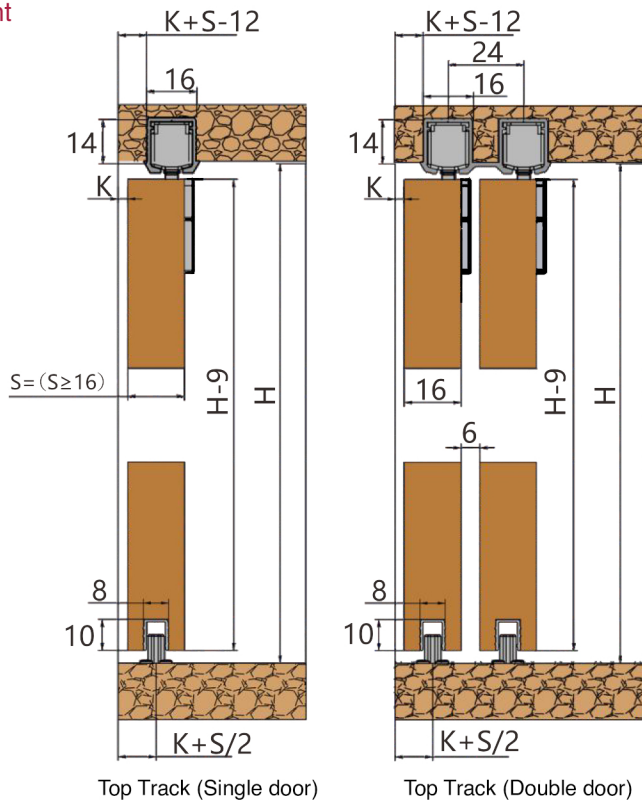

Installation parameters:

- Maximum door weight
15kg
- Minimum door width
520mm
- Door thickness
16mm - 18mm

Top Track (Single door)

Top Track (Double door)