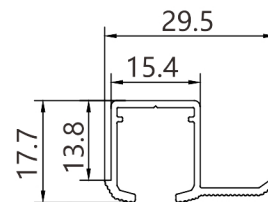

Installation parameters:

- Maximum door weight
15kg
- Minimum door width
520mm
- Door thickness
16mm - 18mm

Top Track (Single door)

Top Track (Double door)