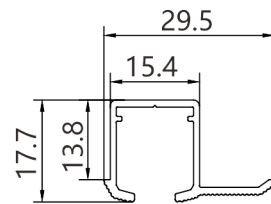

## Installation parameters:

- Maximum door weight 15kg
- Minimum door width 520mm
- Door thickness 5mm

Top Track (Single door)

Top Track (Double door)

Top Track (Single door)

Top Track (Double door)