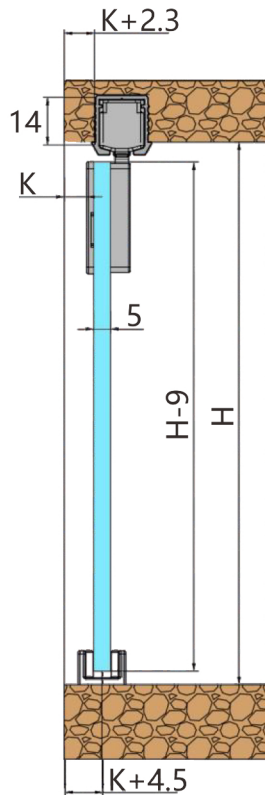

## Installation parameters:

- Maximum door weight 15kg
- Minimum door width 520mm
- Door thickness 5mm

Top Track (Single door)

Top Track (Double door)

Top Track (Single door)

Top Track (Double door)