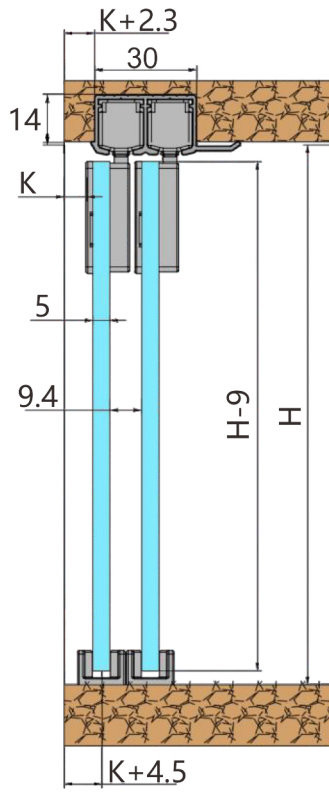

## Installation parameters:

- Maximum door weight 15kg
- Minimum door width 520mm
- Door thickness 5mm

Top Track (Single door)

Top Track (Double door)

Top Track (Single door)

Top Track (Double door)